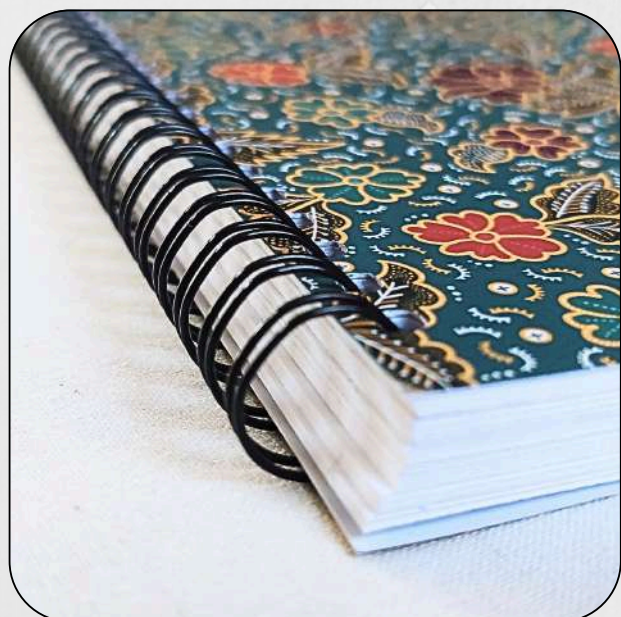

Bamboo Pen
Premium

Tulip
Jaya
INTERNASIONAL

PT Tulip Jaya Internasional