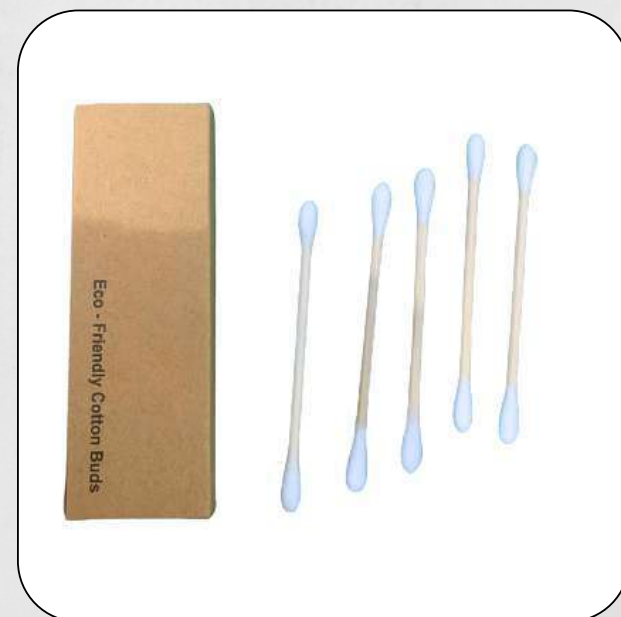

Merchandise & Amenities

INSPIRED BY NATURE
Go Gift Bali

Tulip
vaya
INTERNASIONAL

PT Tulip Jaya Internasional